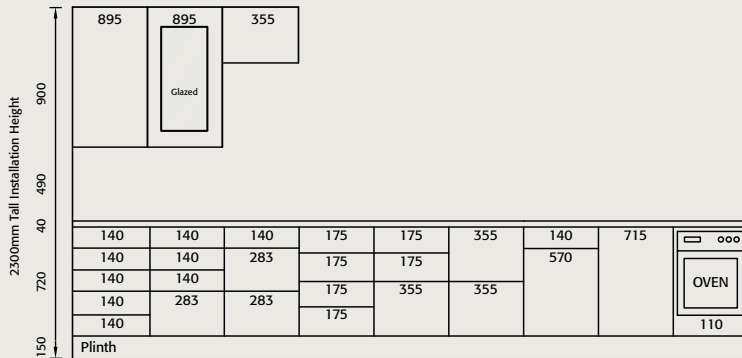

MEDIUM INSTALLATION HEIGHT (2120)

Door & Drawer Combinations

Larder Combinations

Oven Combinations

Single Oven

Double Oven

Oven/Microwave/Coffee Machine

Microwave/Combi/Coffee Machine

Fridge Freezer Combinations

TALL INSTALLATION HEIGHT (2300)

Door & Drawer Combinations

Larder Combinations

Larder with internal drawers

Oven Combinations

Single Oven

Double Oven