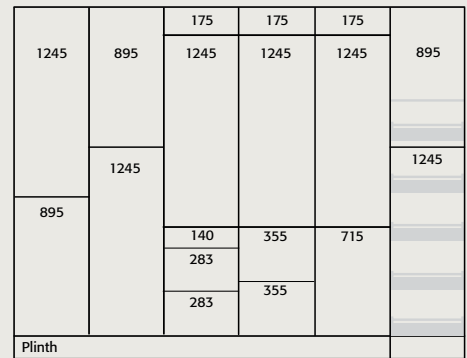

Fridge Freezer Combinations

TALL INSTALLATION HEIGHT (2300)

Door & Drawer Combinations

Larder Combinations

Larder with internal drawers

Oven Combinations

Single Oven

Double Oven