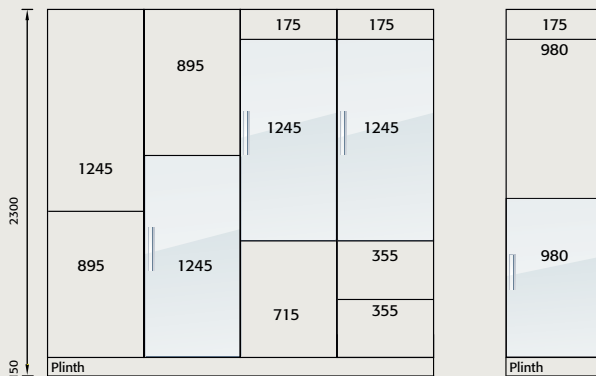

Fridge Freezer Combinations

Drilling patterns to suit:

Uniset

+ most others

Cabinets are not pre-drilled for fillers

FLEXIBLE DRILLING PATTERN

- ✓ The drilling patterns of ClicBox cabinets are adapted to accommodate most major fitting suppliers:
- ✓ The smart drilling pattern offers a lot of possibilities.
- ✓ All Cabinets drilled for L & R Door Fittings