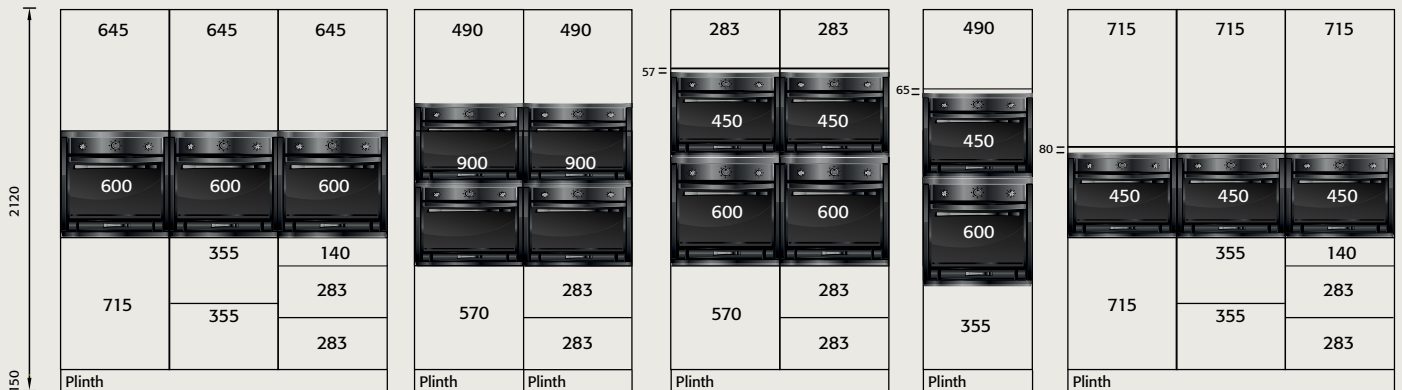

MEDIUM INSTALLATION HEIGHT (2120)

Door & Drawer Combinations

Larder Combinations

Oven Combinations

Single Oven

Double Oven

Oven/Microwave/Coffee Machine

Microwave/Combi/Coffee Machine

Fridge Freezer Combinations

TALL INSTALLATION HEIGHT (2300)

Door & Drawer Combinations

Larder Combinations

Larder with internal drawers

Oven Combinations

Single Oven

Double Oven