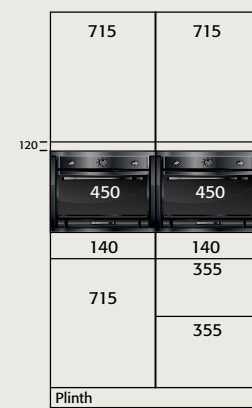

Microwave / Combi / Coffee Machine