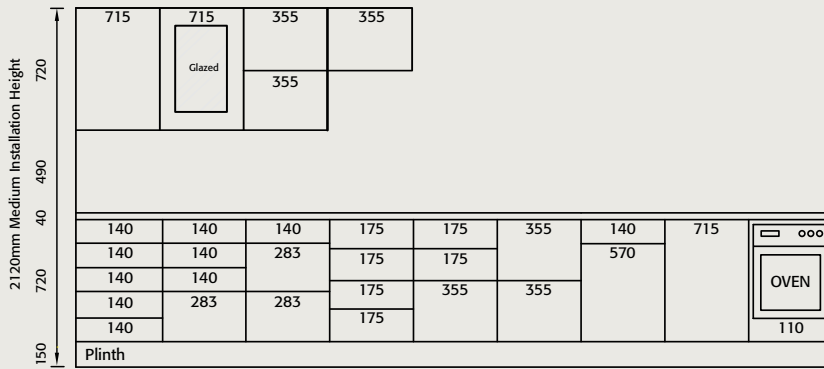

MEDIUM INSTALLATION HEIGHT (2120)

Door & Drawer Combinations

Larder Combinations

Oven Combinations

Single Oven

Double Oven

Oven/Microwave/Coffee Machine

Microwave/Combi/Coffee Machine

Fridge Freezer Combinations

TALL INSTALLATION HEIGHT (2300)

Door & Drawer Combinations

Larder Combinations

Larder with internal drawers

Oven Combinations

Single Oven

Double Oven