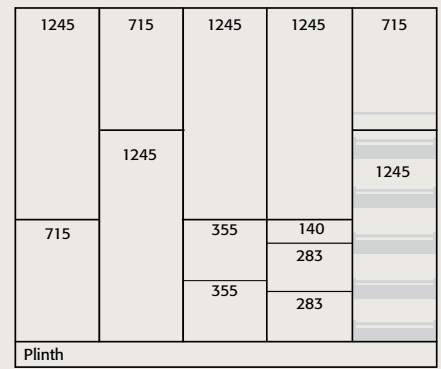

MEDIUM INSTALLATION HEIGHT (2120)

Door & Drawer Combinations

Larder Combinations

Oven Combinations

Single Oven

Double Oven

Oven/Microwave/Coffee Machine

Microwave/Combi/Coffee Machine

Fridge Freezer Combinations

TALL INSTALLATION HEIGHT (2300)

Door & Drawer Combinations

Larder Combinations

Larder with internal drawers

Oven Combinations

Single Oven

Double Oven