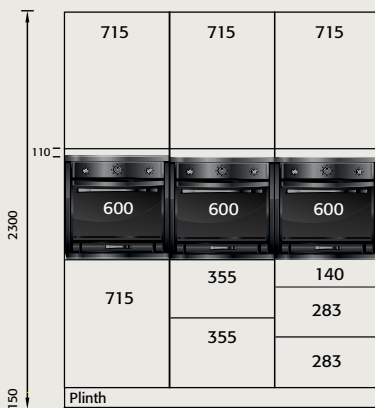

Fridge Freezer Combinations

TALL INSTALLATION HEIGHT (2300)

Door & Drawer Combinations

Larder Combinations

Larder with internal drawers

Oven Combinations

Single Oven

Double Oven