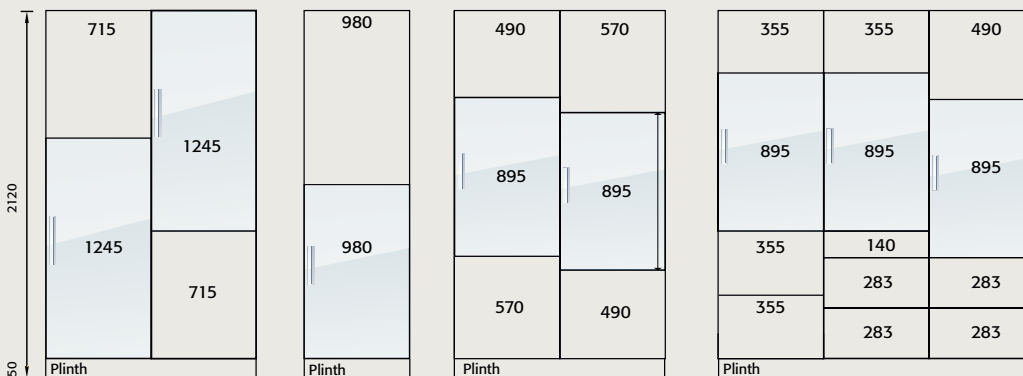

MEDIUM INSTALLATION HEIGHT (2120)

Door & Drawer Combinations

Larder Combinations

Oven Combinations

Single Oven

Double Oven

Oven/Microwave/Coffee Machine

Microwave/Combi/Coffee Machine

Fridge Freezer Combinations

TALL INSTALLATION HEIGHT (2300)

Door & Drawer Combinations

Larder Combinations

Larder with internal drawers

Oven Combinations

Single Oven

Double Oven